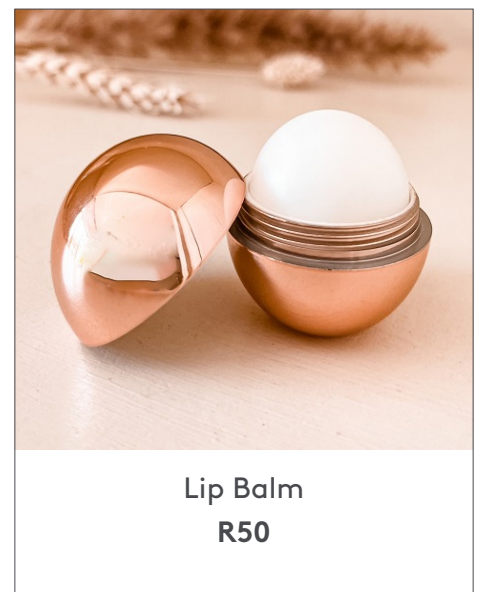

Shape and style may vary

Enamel Cup
R175/R250

With/without appropriate treats

Glass Bottle
R250

Available in white and silver

25oz Skinny Glass
R275

Shape and style may vary

Cola Can Glass
R325/350

Available in 12oz/16oz bottles

Coffee Mug
R200

BEAUTY

ACCESSORIES

Tote Bag
R200

Into Your Heart Resin Keyring
R275
Colours may vary

Acrylic Keyring
R150

African Scarf
R350